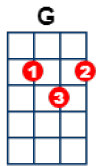

# I Walk The Line [D]

artist:Johnny Cash , writer:Johnny Cash

Johnny Cash - <https://www.youtube.com/watch?v=ZstQwTpaIIQ> Capo on 3

[D] I keep a [A7] close watch on this heart of [D] mine

[D] I keep my [A7] eyes wide open all the [D] time

[D] I keep the [G] ends out for the tie that [D] binds

[D] Because you're [A7] mine, I walk the [D] line

[D] I find it [A7] very, very easy to be [D] true

[D] I find my[A7]self alone when each day is [D] through

[D] Yes, I'll [G] admit that I'm a fool for [D] you

[D] Because you're [A7] mine, I walk the [D] line

[D] As sure as [A7] night is dark and day is [D] light

[D] I keep you [A7] on my mind both day and [D] night

[D] And happi[G]ness I've known proves that it's [D] right

[D] Because you're [A7] mine, I walk the [D] line

[D] You've got a [A7] way to keep me on your [D] side

[D] You give me [A7] cause for love that I can't [D] hide