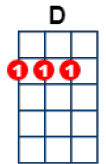

# I Walk The Line [D]

artist:Johnny Cash , writer:Johnny Cash

Johnny Cash - <https://www.youtube.com/watch?v=ZstQwTpaIIQ> Capo on 3

[D] I keep a [A7] close watch on this heart of [D] mine

[D] I keep my [A7] eyes wide open all the [D] time

[D] I keep the [G] ends out for the tie that [D] binds

[D] Because you're [A7] mine, I walk the [D] line

[D] I find it [A7] very, very easy to be [D] true

[D] I find my[A7]self alone when each day is [D] through

[D] And happi[G]ness I've known proves that it's [D] right

[D] Because you're [A7] mine, I walk the [D] line

[D] You've got a [A7] way to keep me on your [D] side

[D] You give me [A7] cause for love that I can't [D] hide